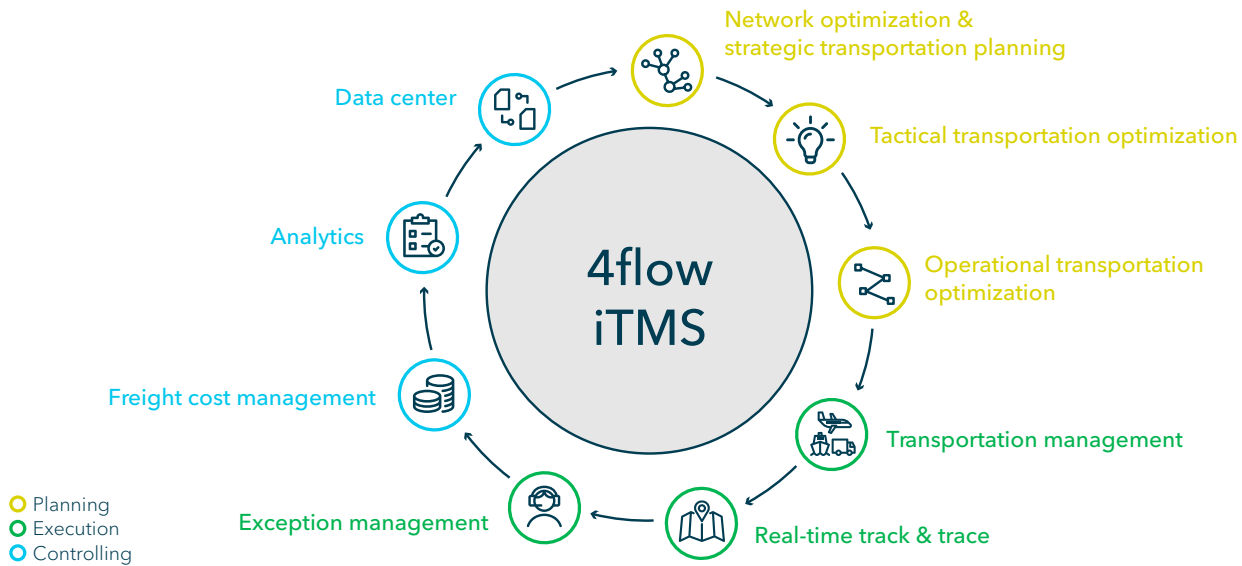

**Plan and optimize**  
transportation plans

The 4flow iTMS, the integrated transportation management system, creates transparency across all transportation processes. In just one tool, it brings together all three levels of supply chain management - strategic, tactical and operational.

Follows the path to  
mature TM organization

Collaboration of all stakeholders  
on a single platform

Reflects real-world constraints  
with a digital twin

Designed for cost savings  
and optimization

## A unique approach for integrated transportation processes

From data governance to freight cost management to analytics - the 4flow iTMS integrates all relevant transportation processes on a single platform.

## About 4flow

4flow is a leading provider of supply chain consulting, software and fourth-party logistics (4PL) services. With this cross-functional competency, we are able to meet and exceed the highest standards of quality and innovation.