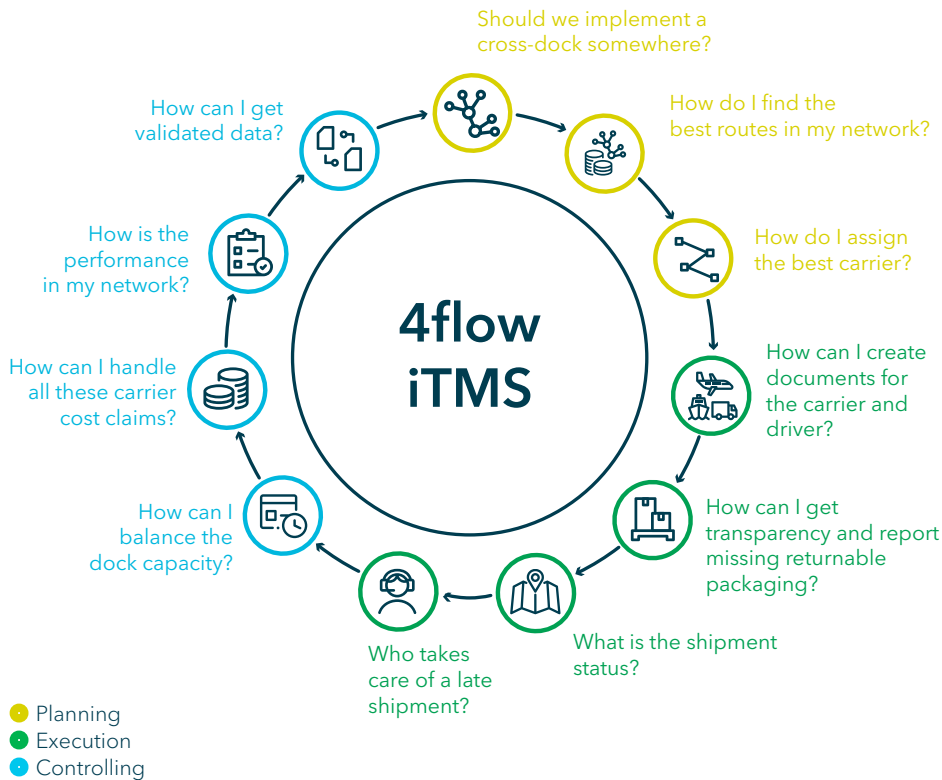

Case study - Fast-moving consumer goods

Implementing the 4flow iTMS for continuous 4PL services for a European road network

Background

- > Distribution of consumer goods between manufacturing plants and suppliers to distribution warehouses
- > Systems and processes not aligned between factories and warehouses
- > Low carrier performance and reliability

Project approach

- > Implement a central control tower solution using the 4flow iTMS, including tactical planning, operative optimization, transportation execution and dock management
- > Perform tactical optimization of the transportation network, including milkruns, triangle set-ups, frequency and rate card optimization, etc.
- > Perform dynamic optimization of shipments on a day-to-day basis

Outcome and benefits

- 1 12% cost savings identified and confirmed by customer
- 2 Implementation of the control tower solution in a very short time
- 3 Plant and warehouse loading performance and transparency improved

Customize your iTMS set-up to answer your most pressing questions

With its modular architecture, the 4flow iTMS can be tailored to your individual needs.

Whether in strategic, operational or tactical planning: The 4flow iTMS modules give you the insights you need for efficient end-to-end transportation management.