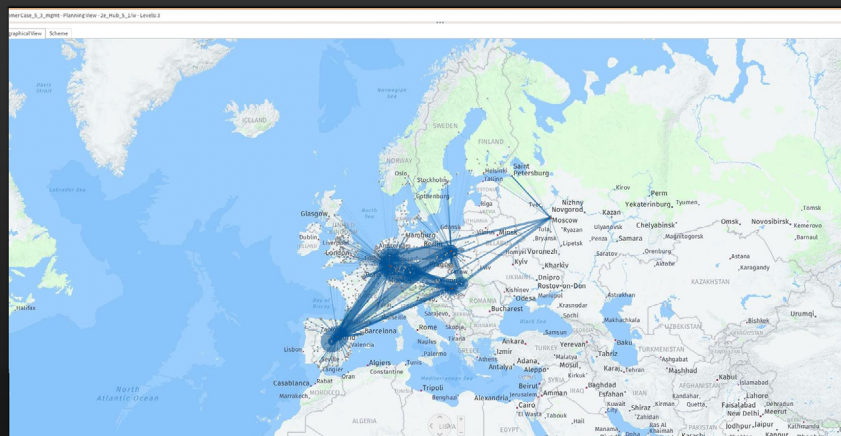

Case study - Fast-moving consumer goods

Implementing the 4flow iTMS for continuous 4PL services for a European road network

Background

- > Distribution of consumer goods between manufacturing plants and suppliers to distribution warehouses
- > Systems and processes not aligned between factories and warehouses
- > Low carrier performance and reliability

Project approach

- > Implement a central control tower solution using the 4flow iTMS, including tactical planning, operative optimization, transportation execution and dock management
- > Perform tactical optimization of the transportation network, including milkruns, triangle set-ups, frequency and rate card optimization, etc.
- > Perform dynamic optimization of shipments on a day-to-day basis

Outcome and benefits

1. 1 12% cost savings identified and confirmed by customer
2. 2 Implementation of the control tower solution in a very short time
3. 3 Plant and warehouse loading performance and transparency improved